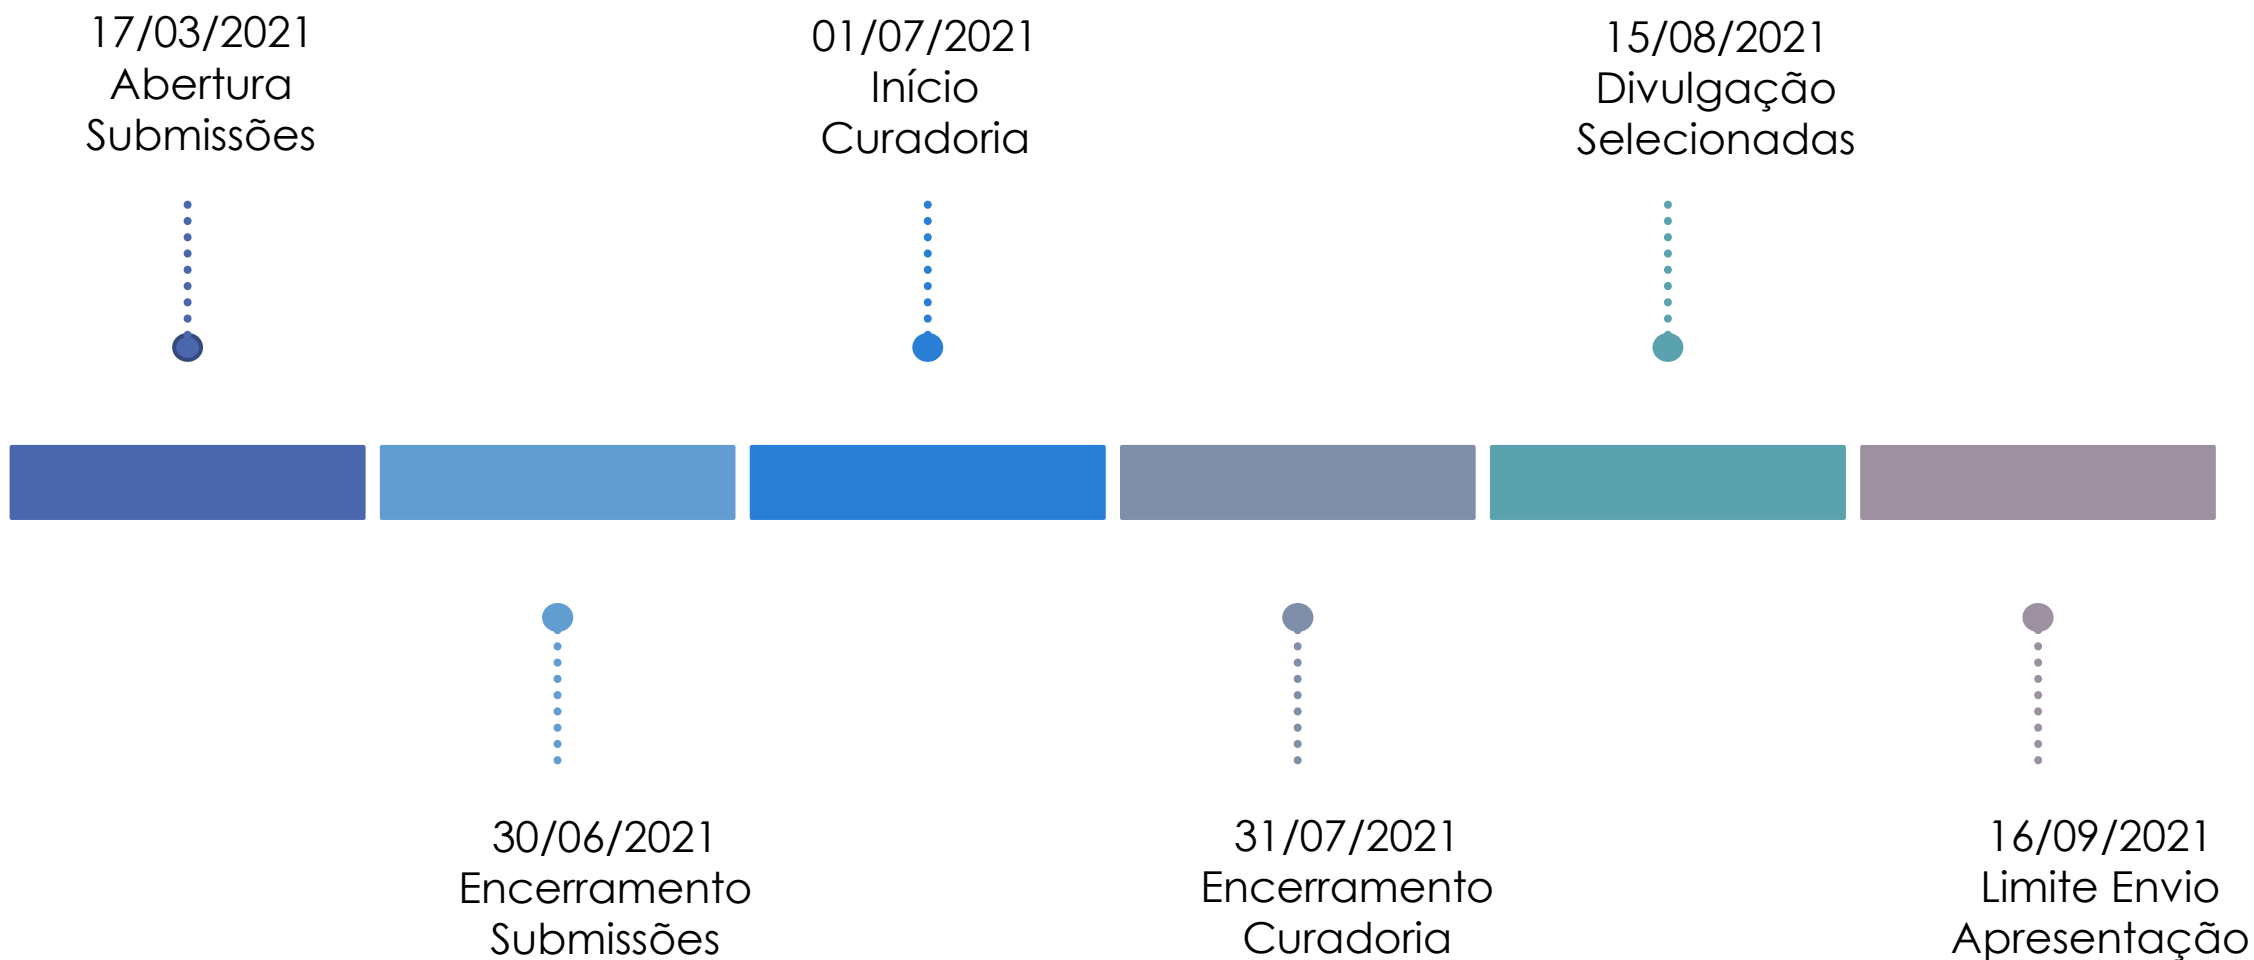

CRONOGRAMA PREVISTO*

*sujeito a alteração sem aviso prévio